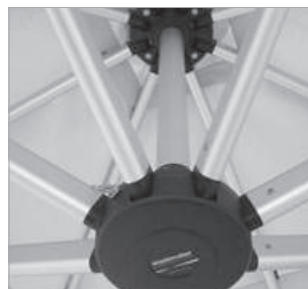

Krone
Crown
Courrone